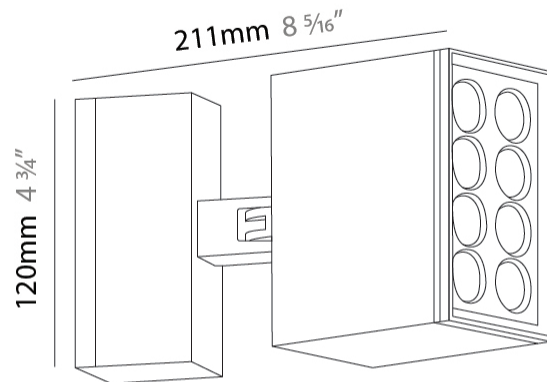

base number   Color   Finish   Lens
Temperature   Options   Options

1. To build a product code in our configurator select the specify button on the base model # product page
2. To build a manual product code on this datasheet choose from the options listed below in blue font and add the suffix to the base model #

GENERAL

Series: Target
Brand: Platek
Division: Exterior
Mounting Type: Post
Mounting Location: Above Ground
Subcategory: Bollard

PHYSICAL

Shape: Rectangle
Length (mm): 120
Length (in): 4 ³/₄
Width (mm): 40
Width (in): 1 ⁹/₁₆
Height (mm): 211
Height (in): 8 ⁵/₁₆
Light Distribution: Adjustable / Direct
Screws: A4 stainless steel
Diffuser: Clear tempered glass
Fixture Finish: [BLK](#) / [WHI](#) / [GRY](#) / [COR](#) / [ANT](#) / [BRZ](#)
Fixture Material: Aluminum Die Cast

ELECTRICAL

Lamp Type: LED
Input Wattage (W): 20
Total Output Wattage (W): 16
Dimming: Non-Dimmable
Driver Included: Yes
Driver Location: Integrated
Driver Type: Constant Current - 120Vac
Driver Class: Class 2
Input Voltage (V): 120 - 277
Constant Current (MA): 700
Upon Request: Integral: Phase dimming 120Vac / Non-dimming 120/277Vac / Remote: 0-10Vdc dimming

LED

Number of LEDs: 8
Color Temperature (°K): [2700](#) / [3000](#) / [4000](#)
Max. Delivered Lumen (lm): Max 1615
CRI: >80 CRI
Lamp Life (hrs): 60000

OPTICAL

Optic°: [9](#) / [24](#) / [48](#) / [ELL](#)
Adjustability: Rotational 330°; Tilt 90°

RATINGS AND CERTIFICATIONS

Certified By: Certified for North American Standards
IP rating: IP66
IK Rating: IK08