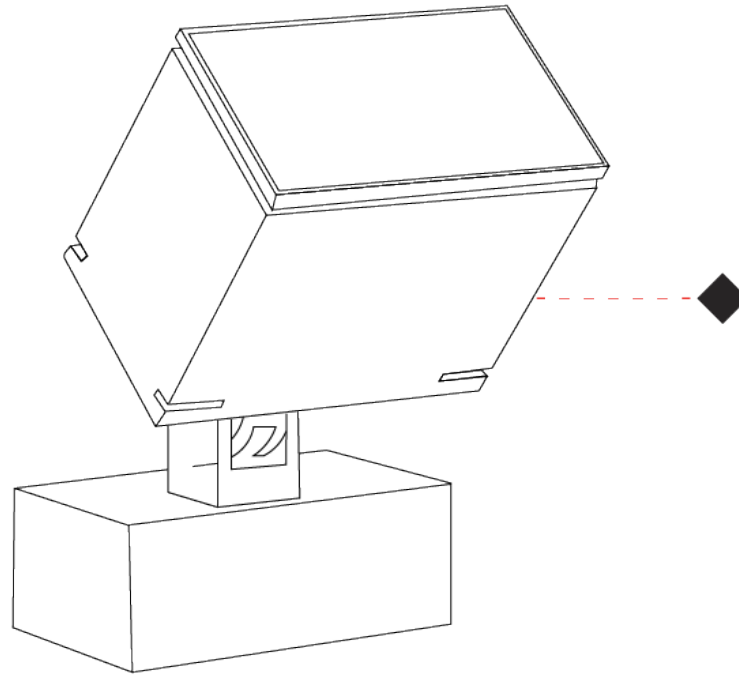

TARGET SURFACE

E9F233-

PROJECT _____

TYPE _____

SPECIFIER _____

QUANTITY _____

DATE _____

E