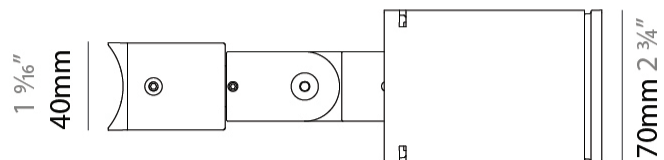

base number   Color   Finish   Lens
Temperature   Options   Options

1. To build a product code in our configurator select the specify button on the base model # product page
2. To build a manual product code on this datasheet choose from the options listed below in blue font and add the suffix to the base model #

GENERAL

Series: Target
Brand: Platek
Division: Exterior
Mounting Type: Post
Mounting Location: Above Ground
Subcategory: Bollard

PHYSICAL

Shape: Rectangle
Length (mm): 120
Length (in): 4 ³/₄
Width (mm): 40
Width (in): 1 ⁹/₁₆
Height (mm): 211
Height (in): 8 ⁵/₁₆
Light Distribution: Adjustable / Direct
Screws: A4 stainless steel
Diffuser: Clear tempered glass
Fixture Finish: [BLK](#) / [WHI](#) / [GRY](#) / [COR](#) / [ANT](#) / [BRZ](#)
Fixture Material: Aluminum Die Cast

ELECTRICAL

Lamp Type: LED
Input Wattage (W): 20
Total Output Wattage (W): 16
Dimming: Non-Dimmable
Driver Included: Yes
Driver Location: Integrated
Driver Type: Constant Current - 120Vac
Driver Class: Class 2
Input Voltage (V): 120 - 277
Constant Current (MA): 700
Upon Request: Integral: Phase dimming 120Vac / Non-dimming 120/277Vac / Remote: 0-10Vdc dimming

LED

Number of LEDs: 8
Color Temperature (°K): [2700](#) / [3000](#) / [4000](#)
Max. Delivered Lumen (lm): Max 1615
CRI: >80 CRI
Lamp Life (hrs): 60000

OPTICAL

Optic°: [9](#) / [24](#) / [48](#) / [ELL](#)
Adjustability: Rotational 330°; Tilt 90°

RATINGS AND CERTIFICATIONS

Certified By: Certified for North American Standards
IP rating: IP66
IK Rating: IK08