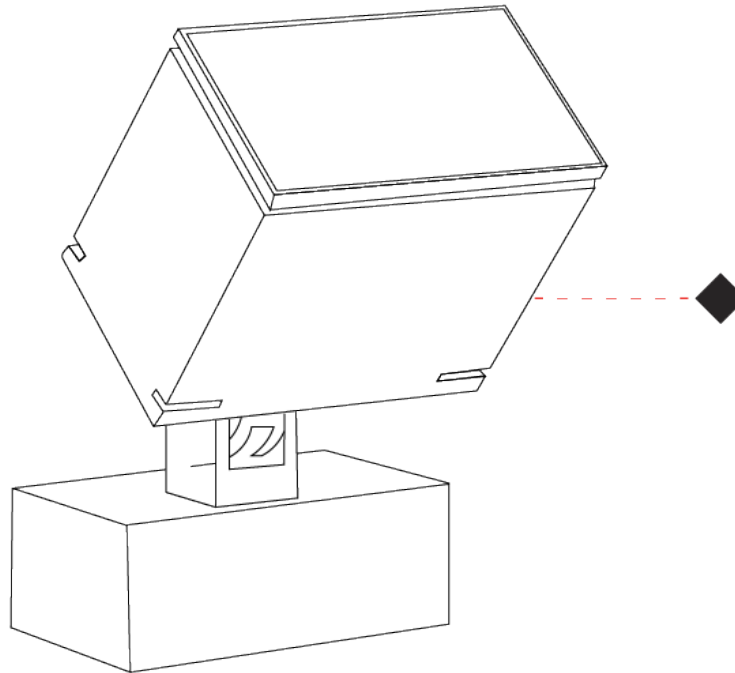

TARGET SURFACE

E9F312-

PROJECT _____

TYPE _____

SPECIFIER _____

QUANTITY _____

DATE _____

E